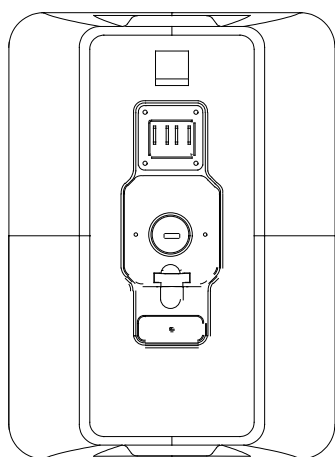

Frequency Responce	60Hz-20Khz
Impetoce	8 Ohms
RMS	40-80-160-300 W with transformer
Sensitivity	88dB (+3dB)
Woofer	6"
Tweeter	20mm dome
Dimension (HxWxD)	290x200x200 mm
Colors	White , Black
Case	ABS

CONTROL 6

DATASHEET

Two Way Indoor & Outdoor Wall Type Speaker

Front

Side

Rear

Top